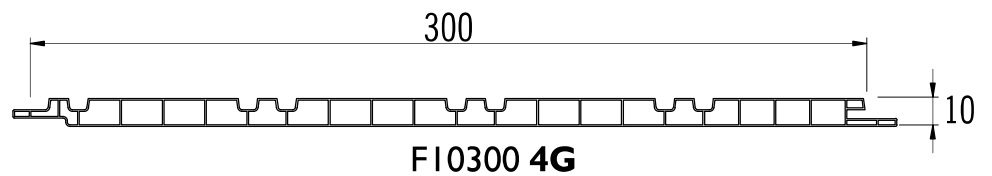

Section F10300 4G

Standard Length - 10 Feet

Thickness - 10 mm

Width - 300 mm