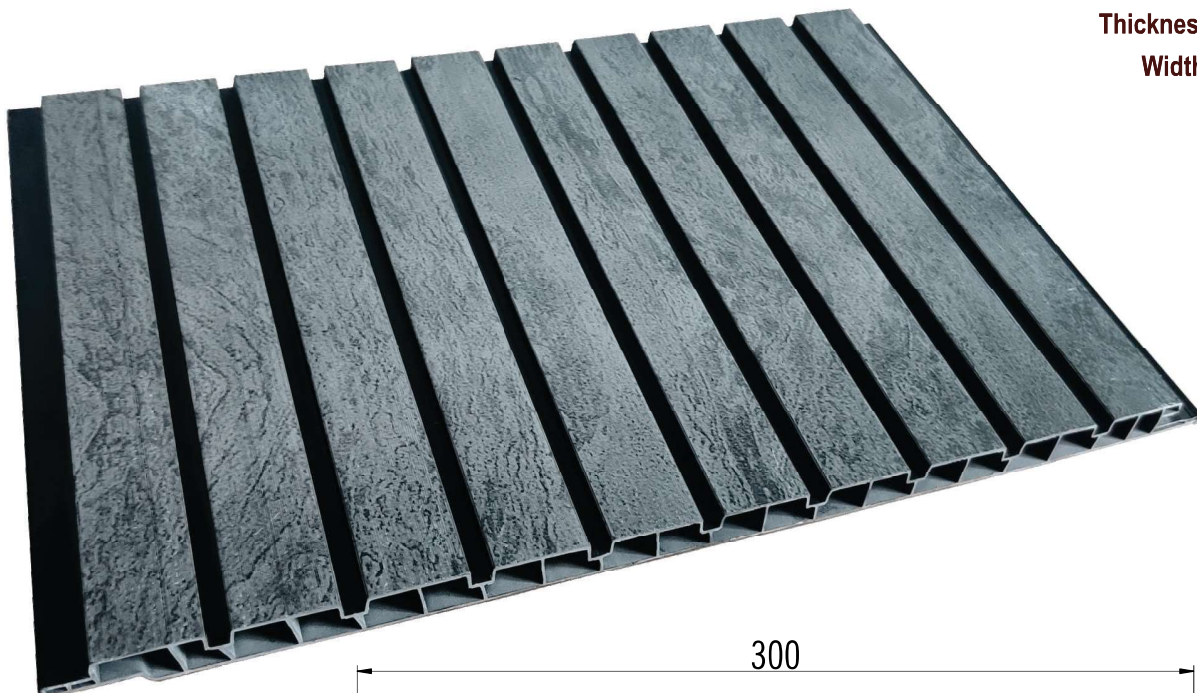

**Section FI0300**

Standard Length - 10 Feet  
Thickness - 10 mm  
Width - 300 mm

Shade - PFP 1011 CC

Standard Length - 10 Feet  
Thickness - 10 mm  
Width - 300 mm

\*Actual shade may vary from the image shown in this brochure