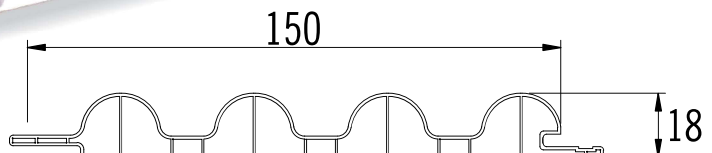

Shade - R 124 FM

Standard Length - 10 Feet  
Thickness - 12 mm  
Width - 150 mm

\*Actual shade may vary from the image shown in this brochure

**Section FI8150**

Standard Length - 10 Feet  
Thickness - 18 mm  
Width - 150 mm