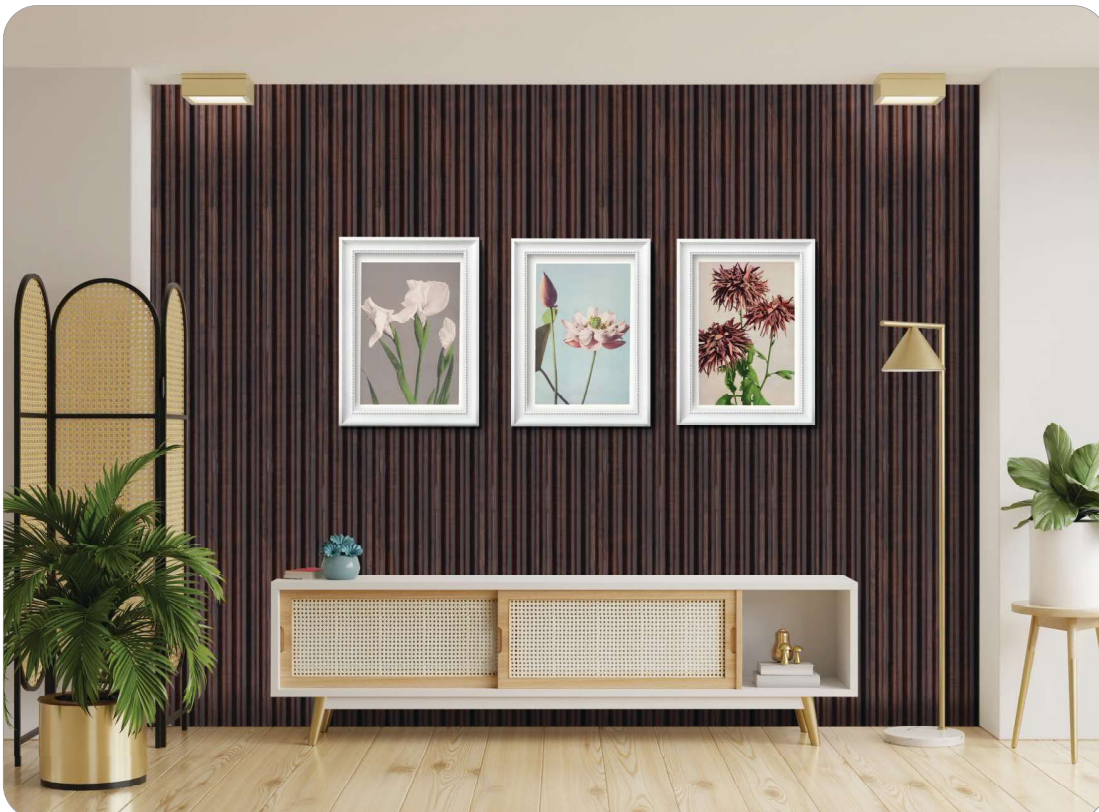

Shade - R 120 FM

Standard Length - 10 Feet
Thickness - 18 mm
Width -150 mm

*Actual shade may vary from the image shown in this brochure