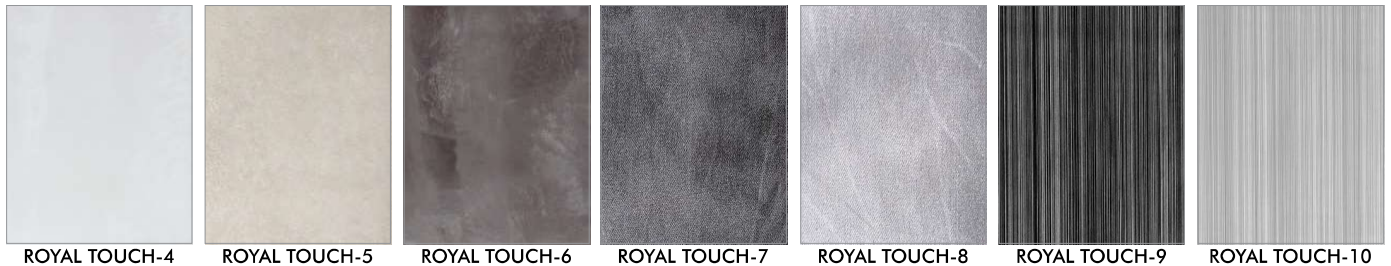

ROYAL TOUCH SERIES