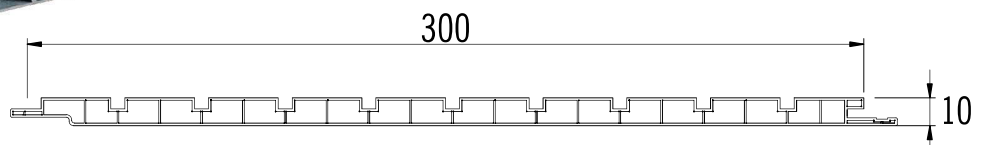

Section FI0300

Standard Length - 10 Feet
Thickness - 10 mm
Width - 300 mm