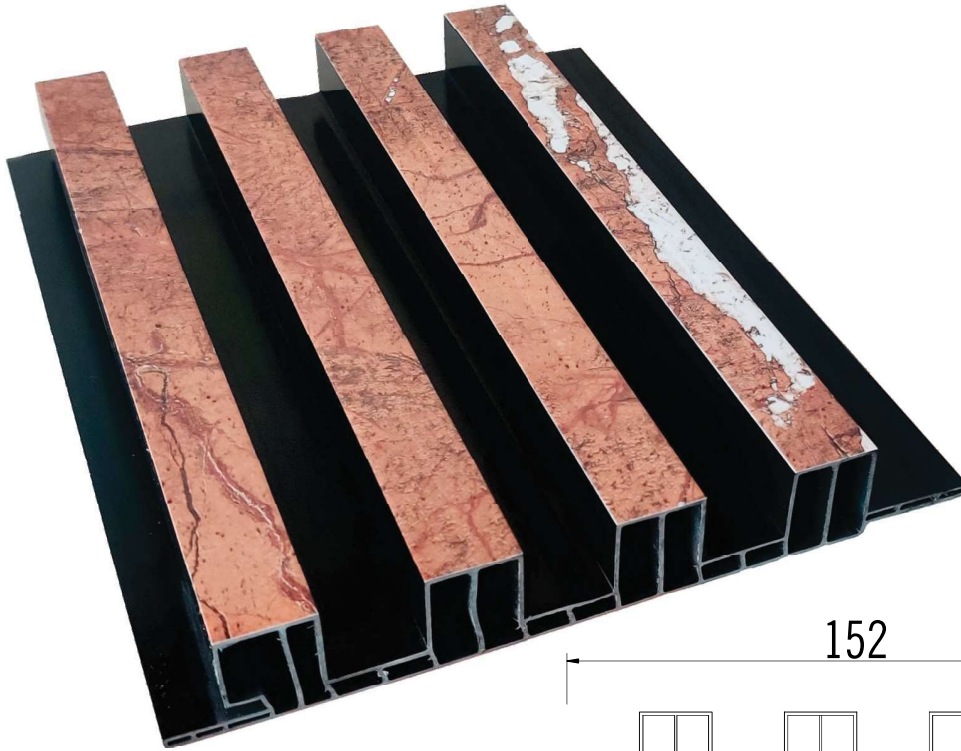

Section F24152

Standard Length - 10 Feet
Thickness - 24 mm
Width - 152 mm