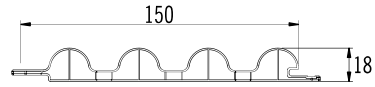

WALL & CEILING FLUTED PANELS

F12150

F18150

F20150

F20152

F24152

F18200

F10300

F10300 4G

WALL & CEILING FLUTED PANELS

F18152

F17303