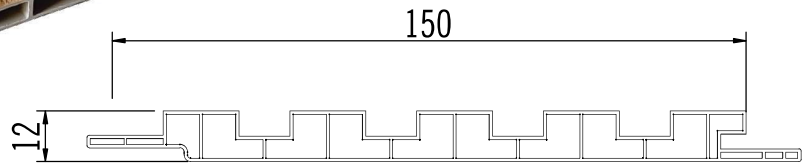

Section F12150

Standard Length - 10 Feet

Thickness - 12 mm

Width - 150 mm