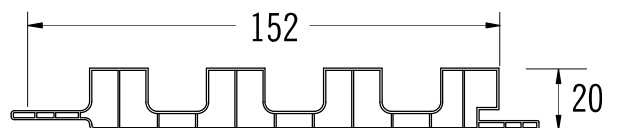

Actual Shade may slightly vary from the image shown here. Refer Shade card for complete shades range