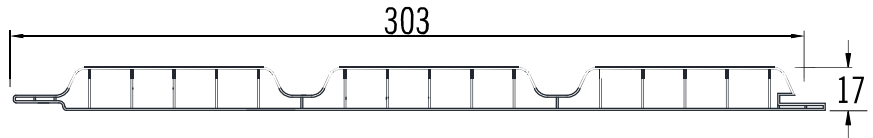

Standard Length - 10 Feet

Thickness - 17 mm

Width -303 mm

**Application - Section FI7303**

*Shade-DM171 FM*

Standard Length - 10 Feet

Thickness - 17 mm

Width -303 mm