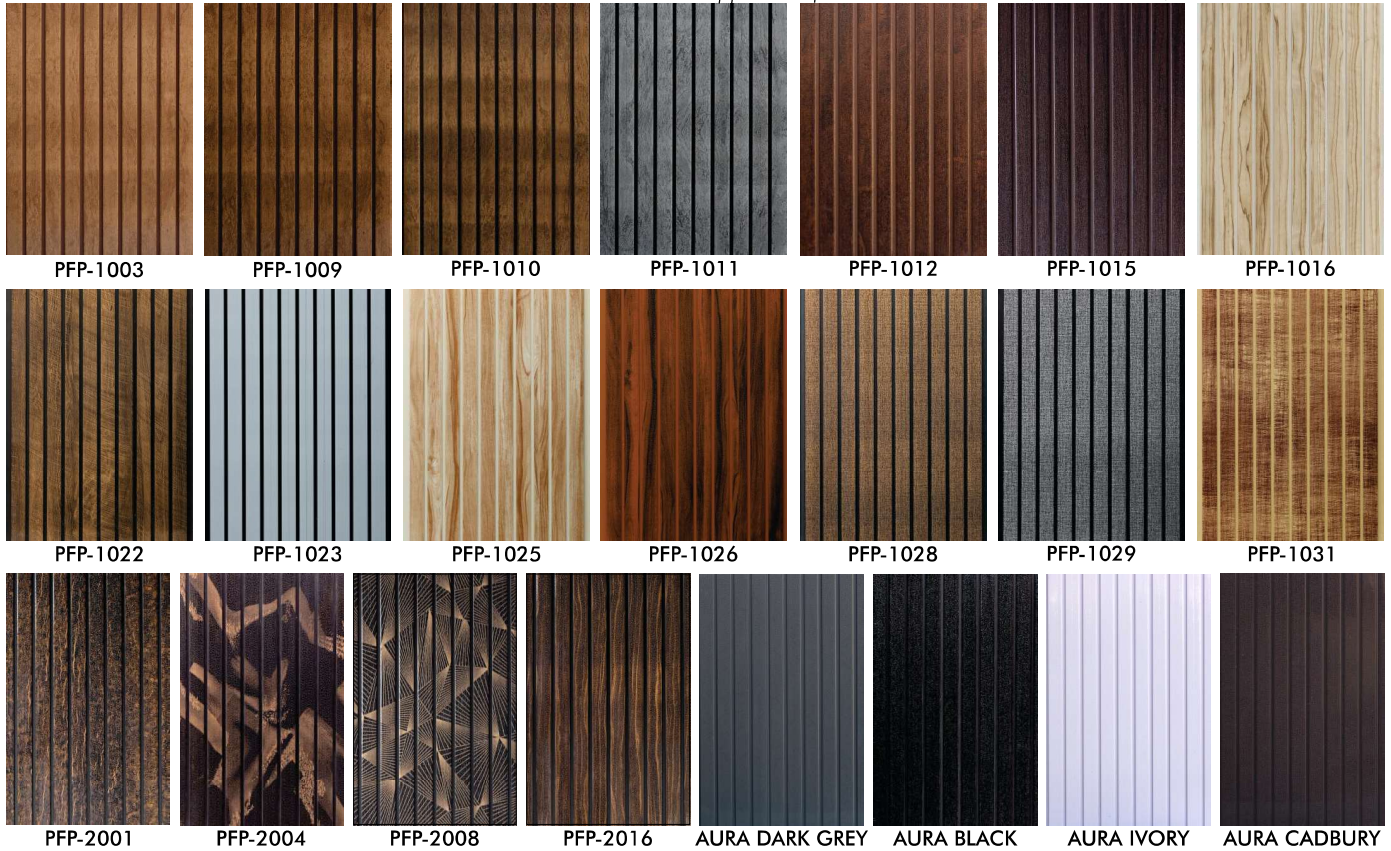

WALL & CEILING FLUTED PANELS

Shades - Blaze Printed Finish

Applicable for Sections - F10300, F10300 4G, F18200 & F24152