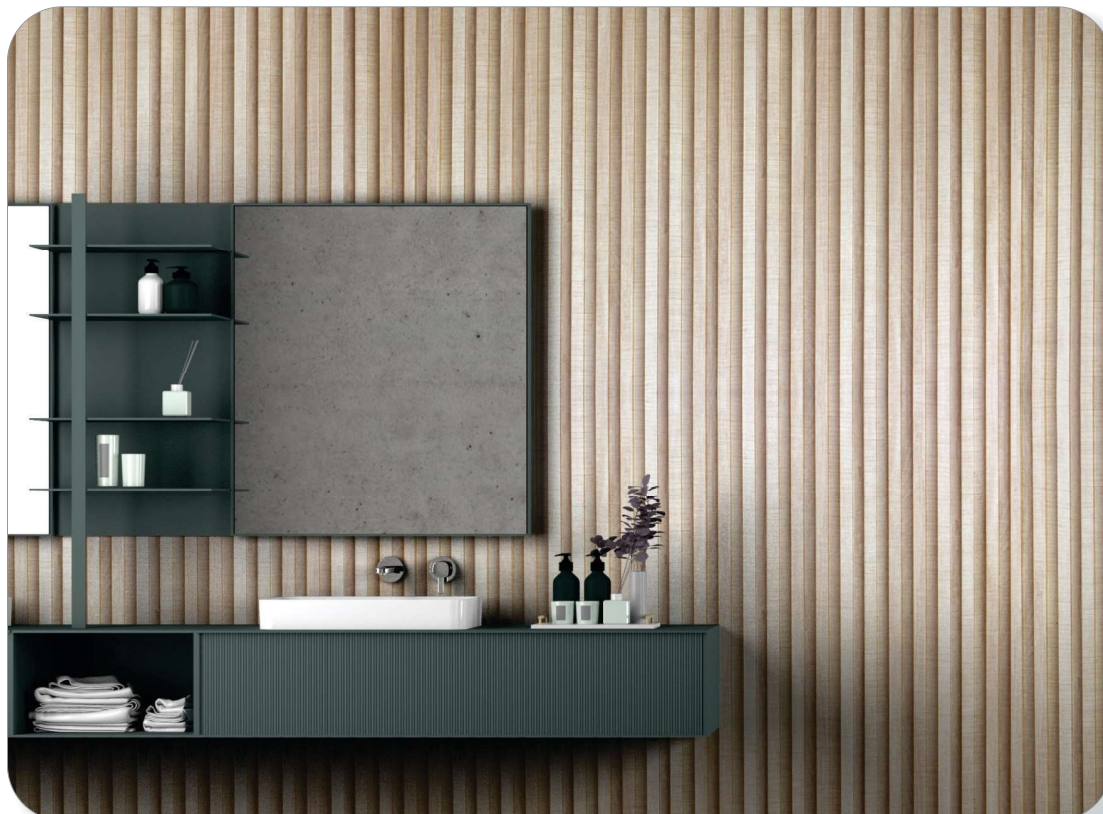

Actual Shade may slightly vary from the image shown here. Refer Shade card for complete shades range

Shade - R 107 FM

Standard Length - 10 Feet  
Thickness - 20 mm  
Width - 152 mm

\*Actual shade may vary from the image shown in this brochure