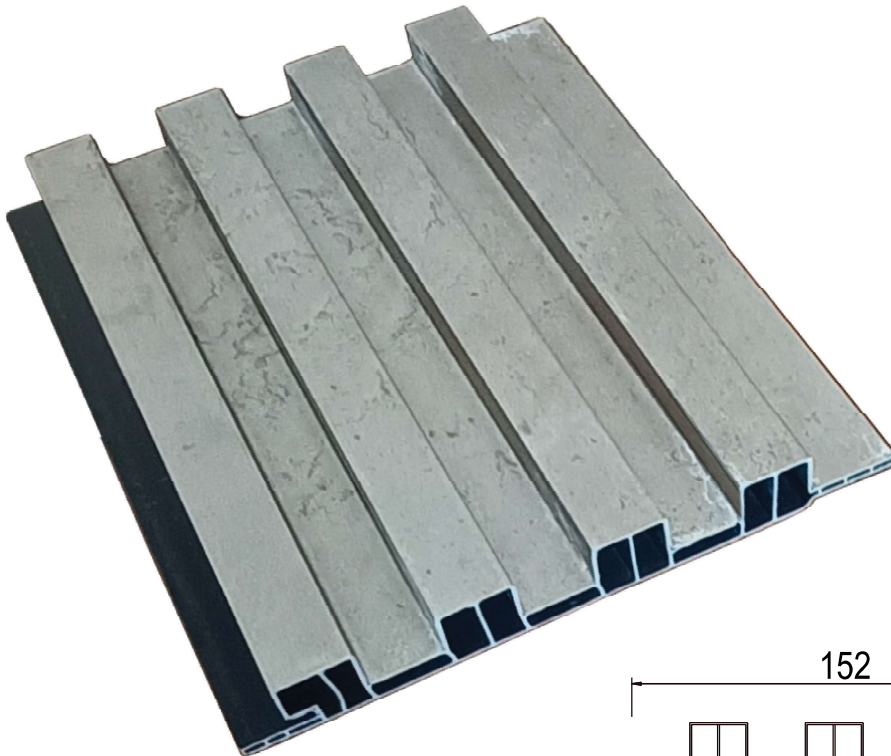

\*Actual shade may vary from the image shown in this brochure

Shade - G 506 FM

Standard Length - 10 Feet  
Thickness - 17 mm  
Width -303 mm

\*Actual shade may vary from the image shown in this brochure

Standard Length - 10 Feet  
Thickness - 18 mm  
Width -152 mm