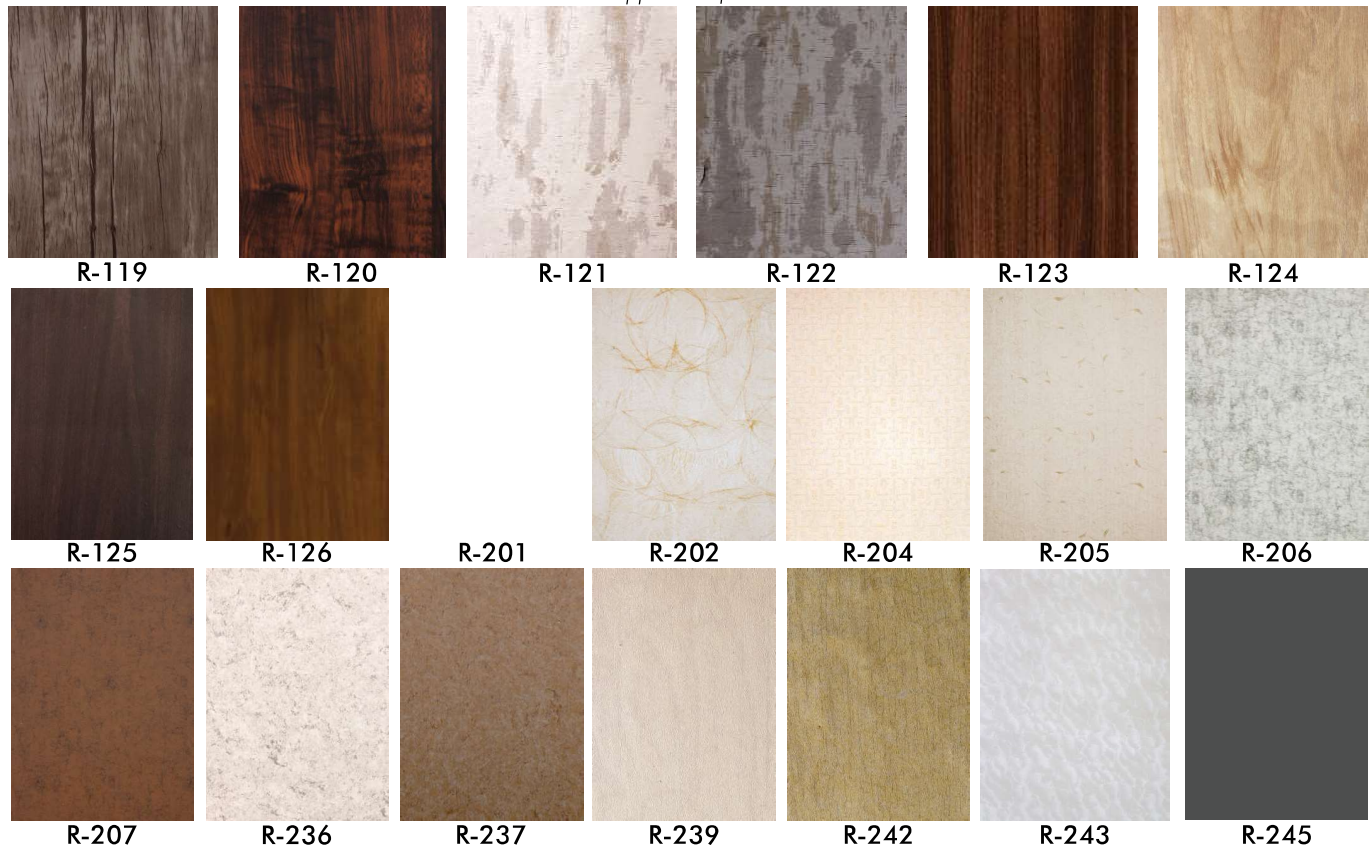

WALL & CEILING FLUTED PANELS

Shades - Membrane finish

Applicable for all Fluted Sections with Charcoal Base & Full Membrane Finish