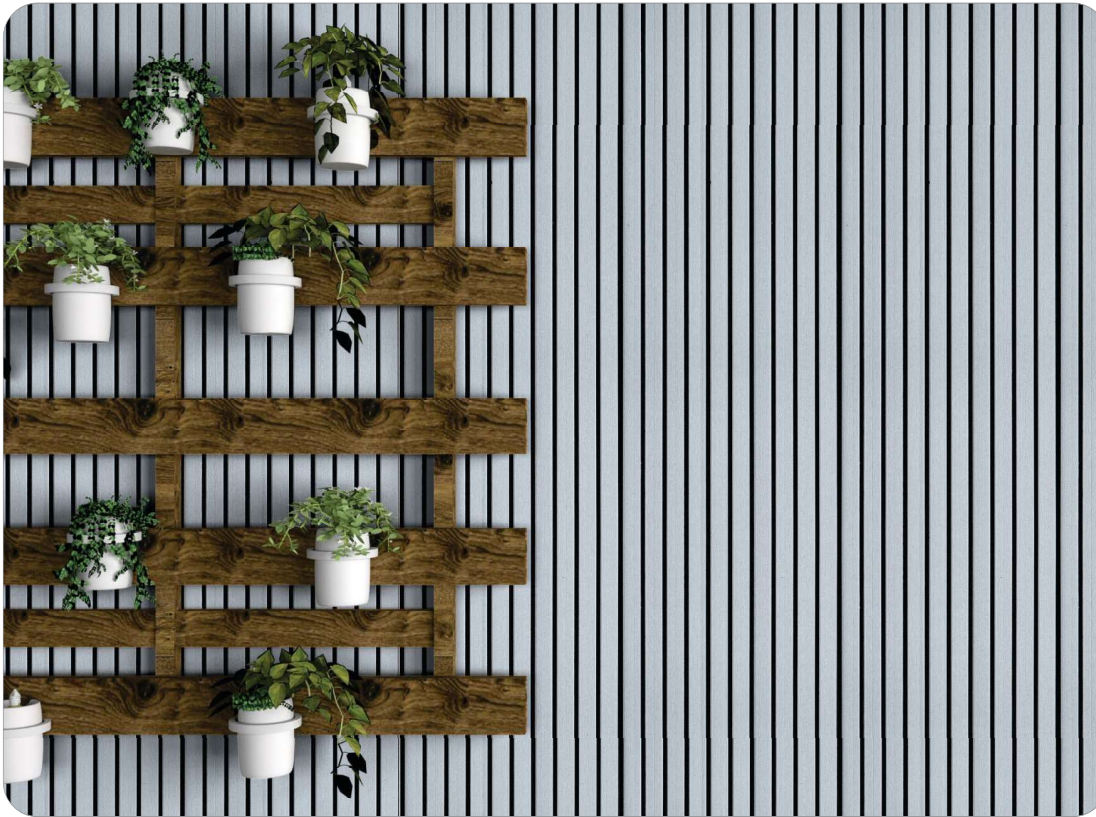

\*Actual shade may vary from the image shown in this brochure

Shade - PFP 1027 CC

Standard Length - 10 Feet  
Thickness - 10 mm  
Width - 300 mm

\*Actual shade may vary from the image shown in this brochure