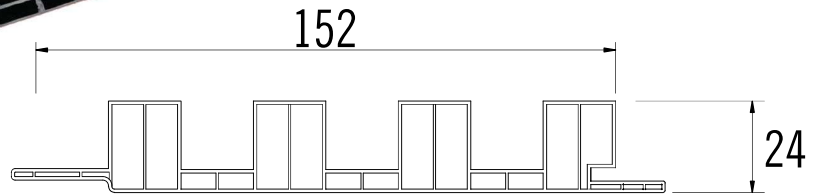

**Section F24152**

Standard Length - 10 Feet  
Thickness - 24 mm  
Width - 152 mm

Application - Section F24152

Shade - Marble 13 CC

Standard Length - 10 Feet  
Thickness - 24 mm  
Width - 152 mm

\*Actual shade may vary from the image shown in this brochure