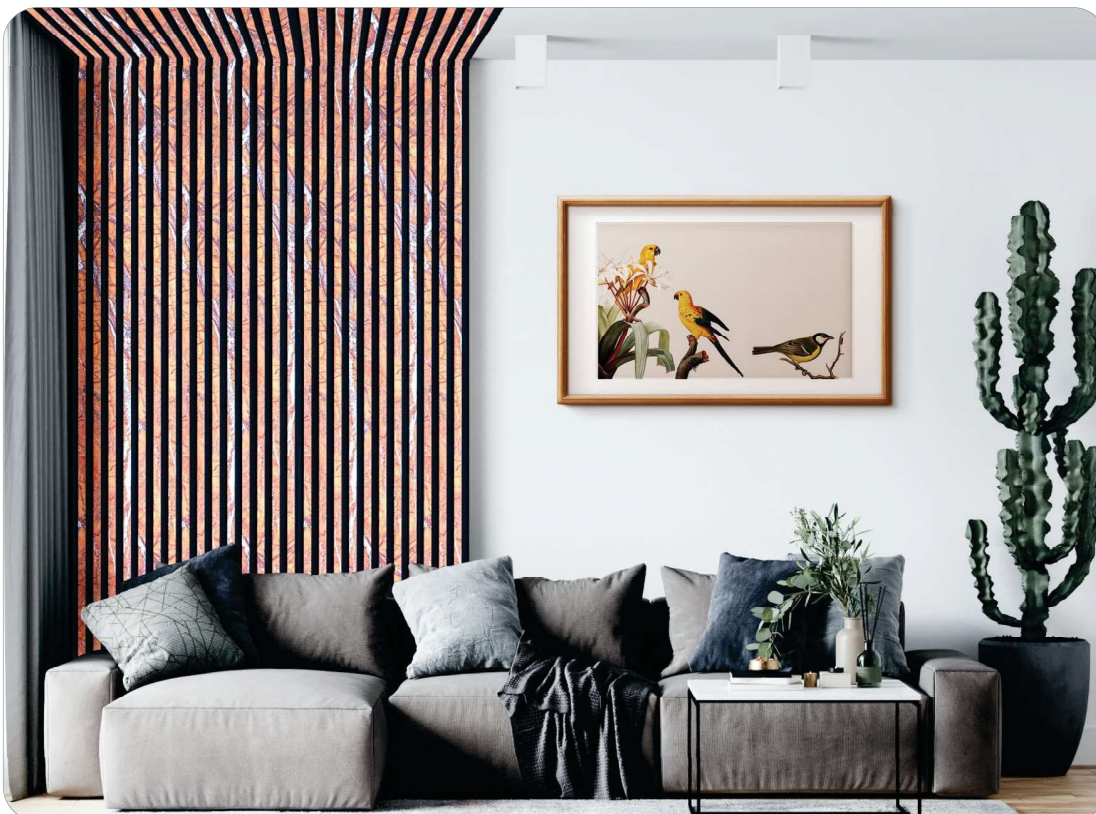

**Section F24152**

Standard Length - 10 Feet  
Thickness - 24 mm  
Width - 152 mm

Application - Section F24152

Shade - Marble 13 CC

Standard Length - 10 Feet  
Thickness - 24 mm  
Width - 152 mm

\*Actual shade may vary from the image shown in this brochure