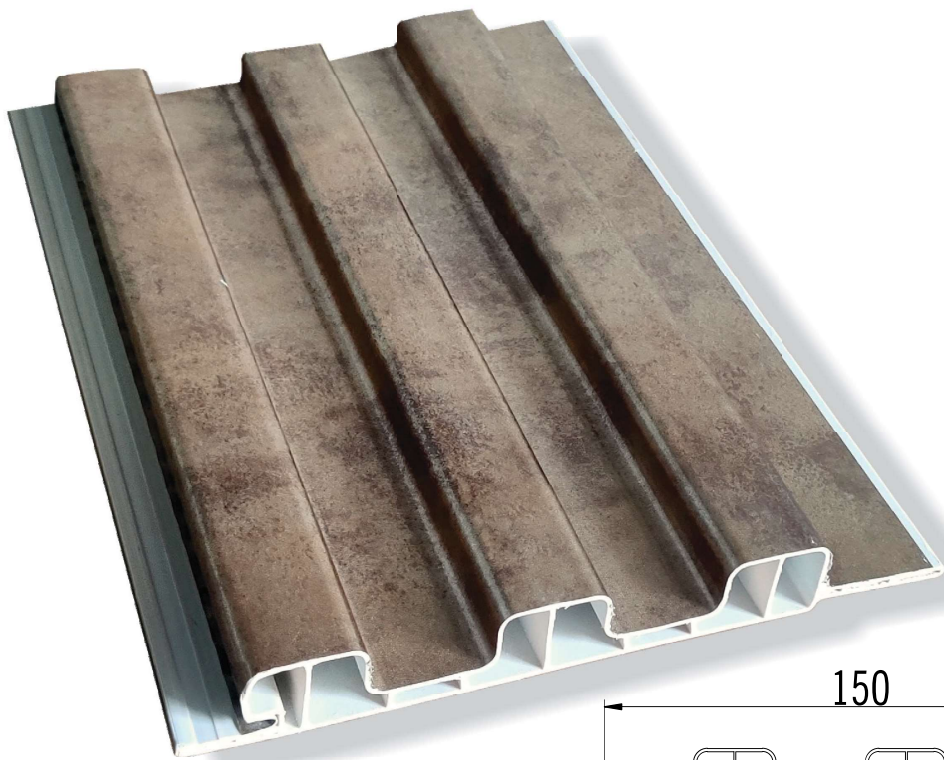

\*Actual shade may vary from the image shown in this brochure

**WALL & CEILING FLUTED PANELS**

Application - Section F20150 & F10300

Shade(F20152)-Marble 1FM; Shade(F10300)-PPF 1003 CC

\*Actual shade may vary from the image shown in this brochure

**WALL & CEILING FLUTED PANELS**

**Section F20150**

Standard Length - 10 Feet

Thickness - 20 mm

Width - 150 mm

Shade - R 114 FM

Standard Length - 10 Feet  
Thickness - 20 mm  
Width -150 mm

\*Actual shade may vary from the image shown in this brochure