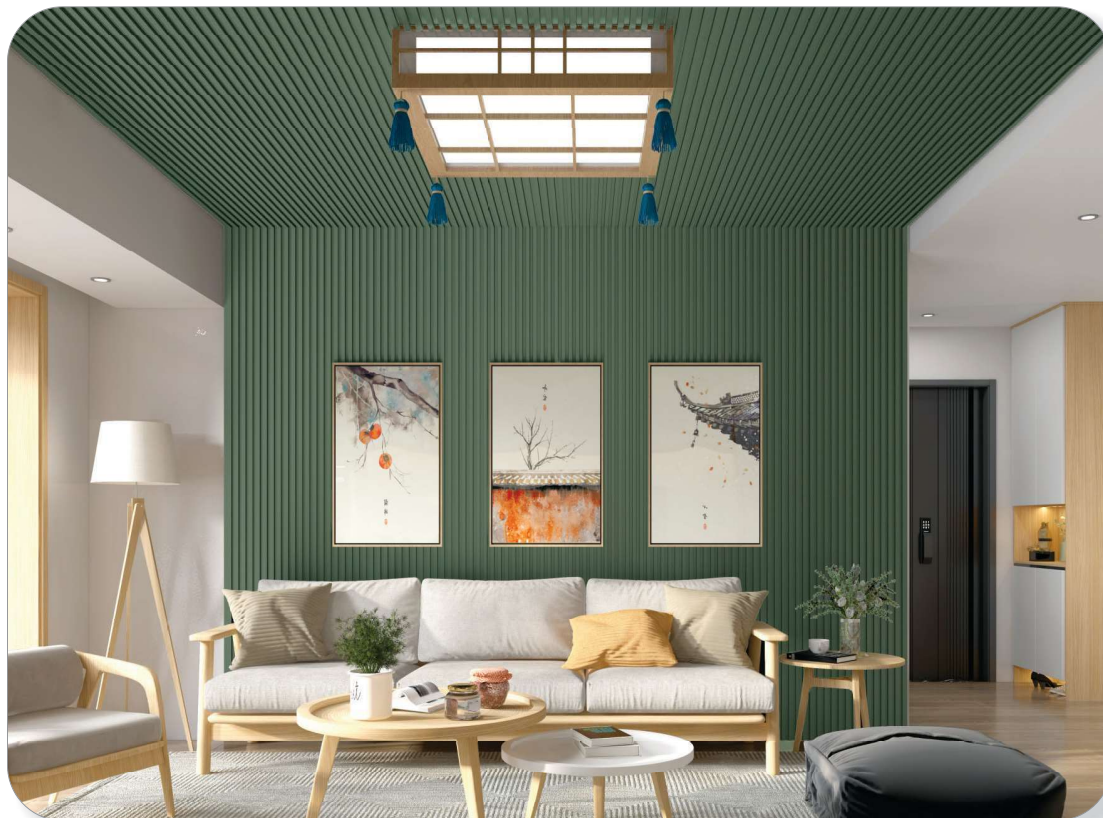

Standard Length - 10 Feet
Thickness - 20 mm
Width - 152 mm

*Actual shade may vary from the image shown in this brochure

Standard Length - 10 Feet
Thickness - 20 mm
Width - 152 mm

*Actual shade may vary from the image shown in this brochure