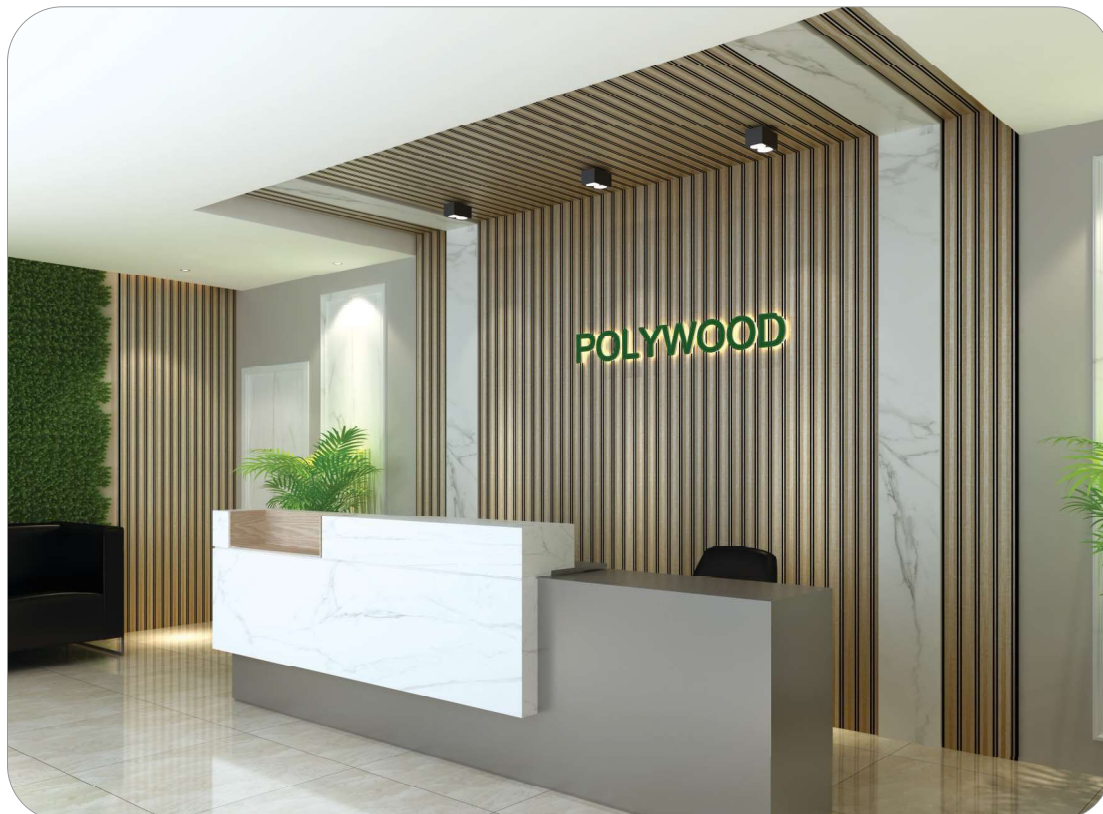

Application - Section F10300 4G